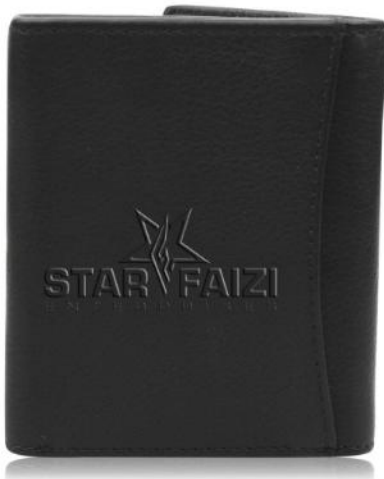

ART# SF-CW-1907

ART# SF-CW-1909

ART# SF-CW-1910

**Description:**

This Star Faizi Sports Leather Weight Lifting Belt has been engineered to offer essential support when weight training, whilst the padding allows you to train in great comfort and the buckle fastening ensures you can get a secure fit.

**ART# SF-CW-1601**

**ART# SF-CW-1602**

**ART# SF-CW-1603**

**Color:** Black | Blue | Grey | Green | Red | Custom Color  
**Size:** S | M | L | XL | XXL | 3XL | Custom Size

**Description:**  
 Switch up your accessory collection with the 3S Stripe Wallet. This lightweight and reliable wallet is made from pure recycled materials with a classic bi-fold design, 1 slip pocket, 5 card holders and a zip coin pouch for secure storage. There is hook and loop closure with a transparent ID pocket and block color, 3 stripe design and Star Faizi branding on the exterior to finish the minimalist look.